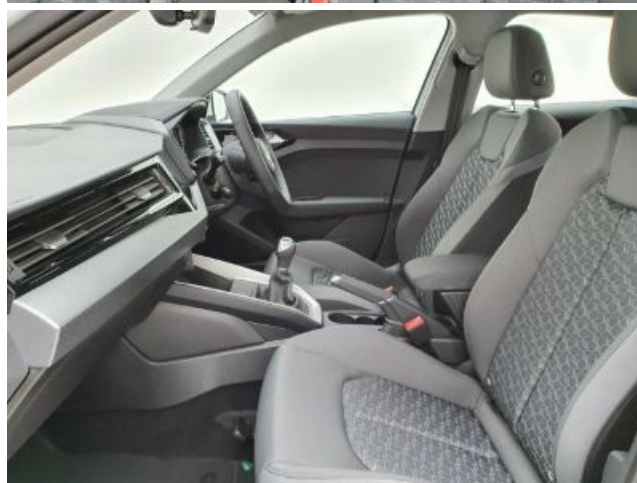

Audi A1 Sportback

S line 30 TFSI 6-speed

€32,450.00

Audi Code

AZX4RZWR

www.audi.ie/AZX4RZWR