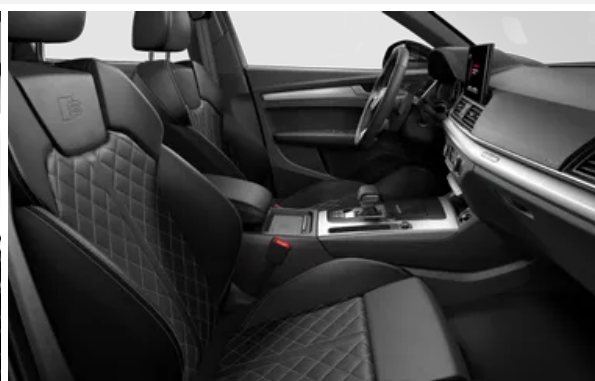

Audi Q5 Sportback

45 TFSI quattro S line 183 kW S tronic

$98,830.45 ¹

Audi Code

AY3V7ABC

audi.com.au/AY3V7ABC