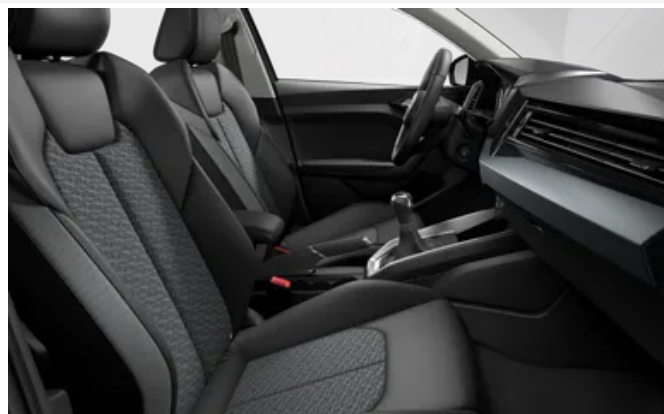

Audi A1 Sportback

S line 25 TFSI 5-speed

€32,654.00 ¹

Audi Code

AXUM1WC6

www.audi.ie/AXUM1WC6