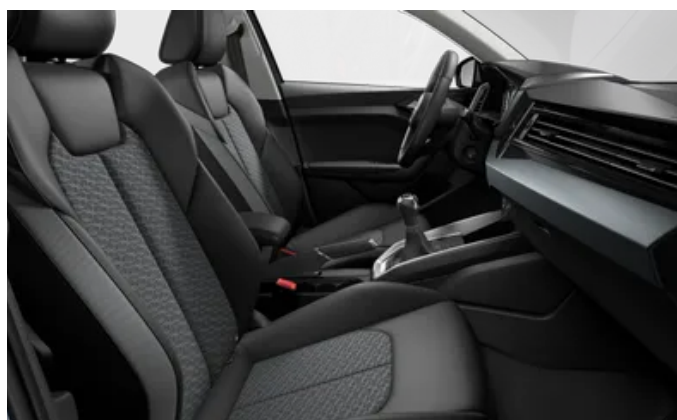

Summary

Audi A1 Sportback
S line 30 TFSI 6-speed

€31,959.00 ¹

Technical data

Displacement	999 ccm
Max. output	81 kW at 5.500 RPM
Max. torque	200/2000 - 3000 Nm/min -1
Top speed	203 km/h
Acceleration	10,5 seconds
Fuel type	Super 95

Exterior colour

Arrow grey, pearl effect

Interior colour

Carpet	black
Headlining	grey
Stitching	grey
Dashboard	black-black

Audi Code
AXS4DJHP

Your configuration on www.audi.ie

www.audi.ie/AXS4DJHP