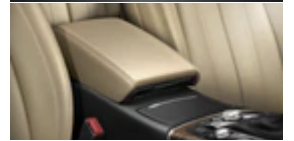

Electric 4-way lumbar support

Front centre armrest

Electrically adjustable front seats with memory function for the
driver's side

Black headlining

Inlays, Matt brushed aluminium

Door sill trims with S line logo

Perforated Alcantara/leather with S line embossing on the front
seats

3-spoke leather trimmed multi-function Sports steering wheel

S line badge on the steering wheel

Lighting package

Door mirrors - with memory function. Electrically adjustable and heated