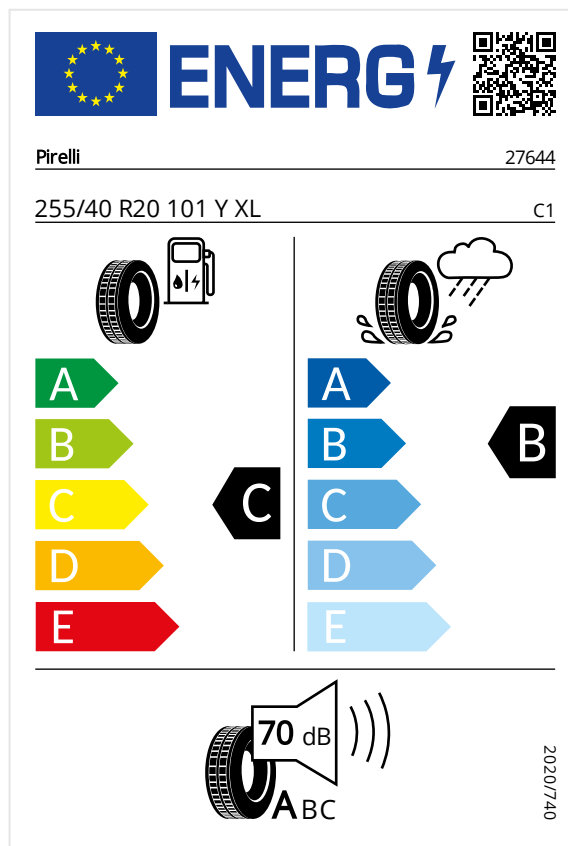

Produktinformation

<https://oneapi.volkswagen.com/relas/v1/render/productsheet/Pirelli/27644/255%2F40%20R20%20101%20Y%20XL/20210823?language=se-sv>