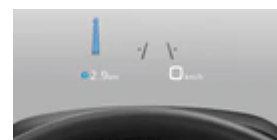

Adaptive cruise control with Stop&Go including distance indicator

---

Head-up display