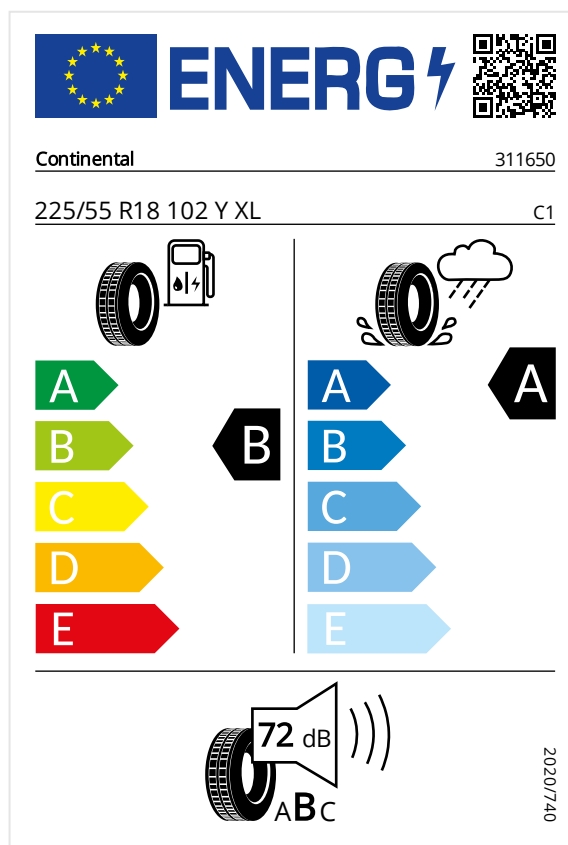

Produktinformation

<https://oneapi.volkswagen.com/relas/v1/render/productsheet/Continental/311650/225%2F55%20R18%20102%20Y%20XL/20210928?language=se-sv>