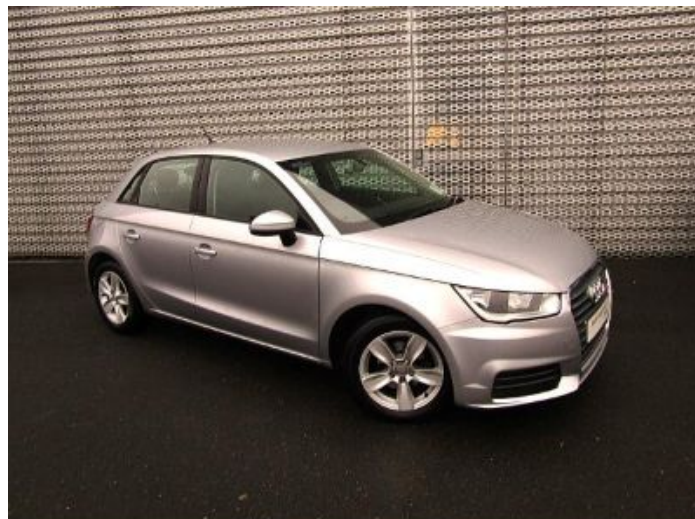

Summary

Audi A1 Sportback

1.0 TFSI ultra 95 PS 5-speed

€20,950.00

Interior colour

Carpet	Black
Headlining	Titanium grey
Stitching	Black
Dashboard	Black

Technical data

Displacement	999 ccm
Max. output	70 (95)/5000-5500
Max. torque	160/1500 - 3500 Nm/min -1
Top speed	186 km/h
Acceleration	11,1 seconds
Fuel type	Petrol

Further Information

Type of vehicle	Used car
First registration	23-Feb-2017
Kilometres	47,916 km
Previous Owner	1

Warranties

Audi Approved :plus

Audi Code

AQEWF5MA

Your configuration on www.audi.ie

www.audi.ie/AQEWF5MA