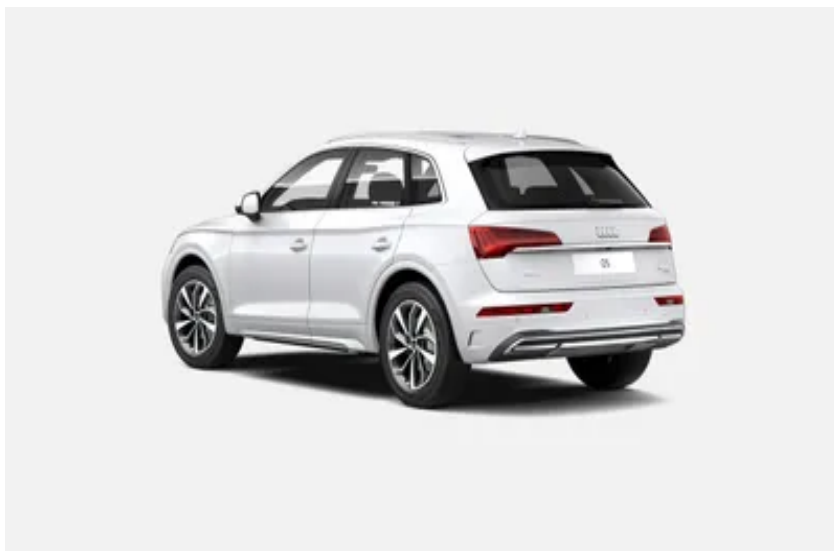

Audi Q5

40 TDI quattro Sport 150 kW S tronic
\$80,430.92 ¹

Audi Code

AP7ZZ91P

[audi.com.au/AP7ZZ91P](https://www.audi.com.au/AP7ZZ91P)

Summary

Audi Q5
40 TDI quattro Sport 150 kW S tronic

\$80,430.92 ¹

Exterior Colour

Ibis white

Interior Colour

Carpet	black
Headlining	Titanium grey
Stitching	black with matching stitching
Dashboard	black

Technical data

Engine type	4-cylinder inline diesel engine with turbocharging and 12V Mild Hybrid Electric Vehicle technology (MHEV)
Displacement, cc	1,968 ccm
Max. output KW	150 kW
Max. torque, Nm at rpm	400 / 1,750 - 3,250 Nm/min -1
Transmission	7-speed S tronic
Top speed	222 kph
Acceleration 0-100 kph	7.6 Seconds