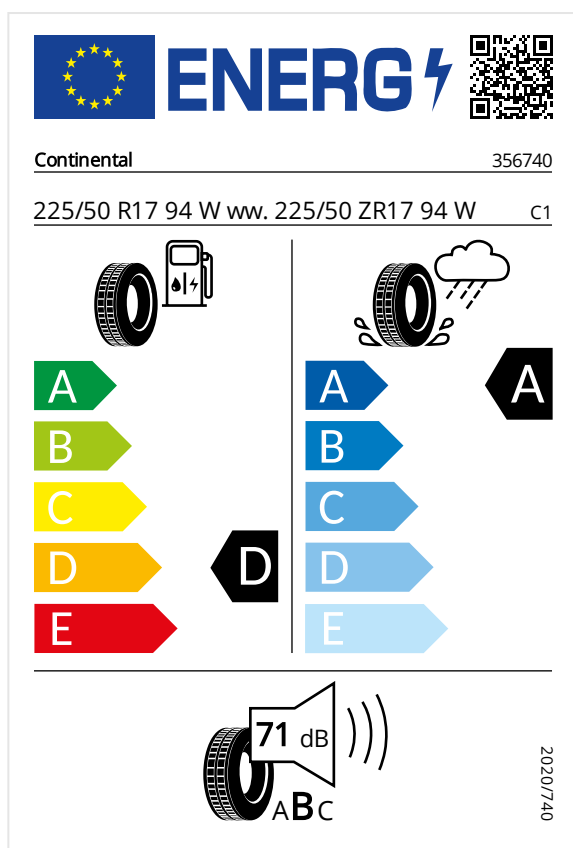

Europeisk energidäckmärkning

Information om Europeisk energidäckmärkning

www.audi.se/se/web/sv/models/eu-tyre-label.html

OBS

Av produktionstekniska skäl visas alltid fler märkningar.

Main Tyres

Produktinformation

<https://oneapi.volkswagen.com/relas/v1/render/productsheet/Continental/356740/225%2F50%20R17%2094%20W%20ww.%2025%2F50%20ZR17%2094%20W/20211018?language=se-sv>