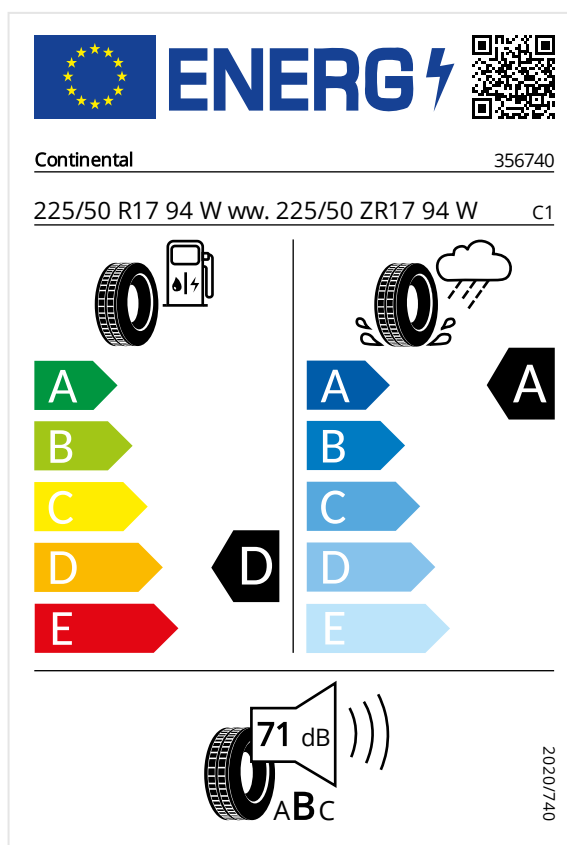

Produktinformation

<https://oneapi.volkswagen.com/relas/v1/render/productsheet/Continental/356740/225%2F50%20R17%2094%20W%20ww.%2025%2F50%20ZR17%2094%20W/20211018?language=se-sv>