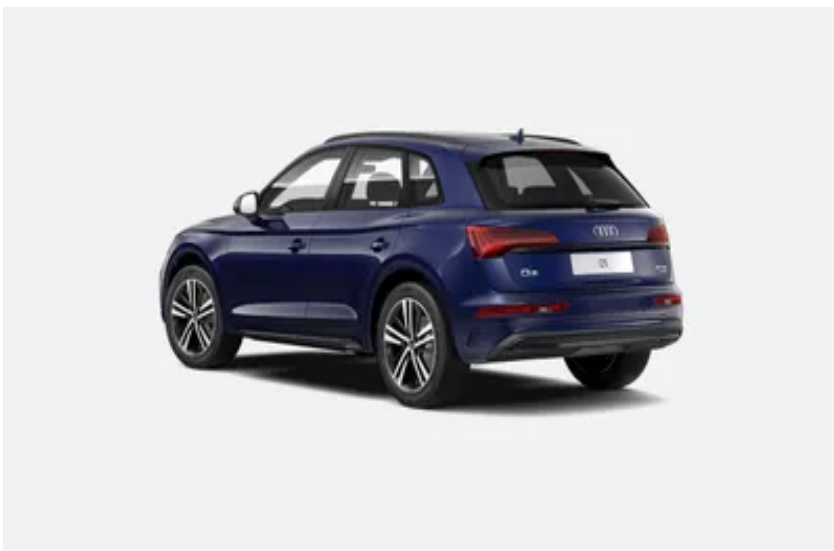

Audi Q5

40 TDI quattro Sport 150 kW S tronic
$87,563.30 ¹

Audi Code

AJ59NPQS

audi.com.au/AJ59NPQS