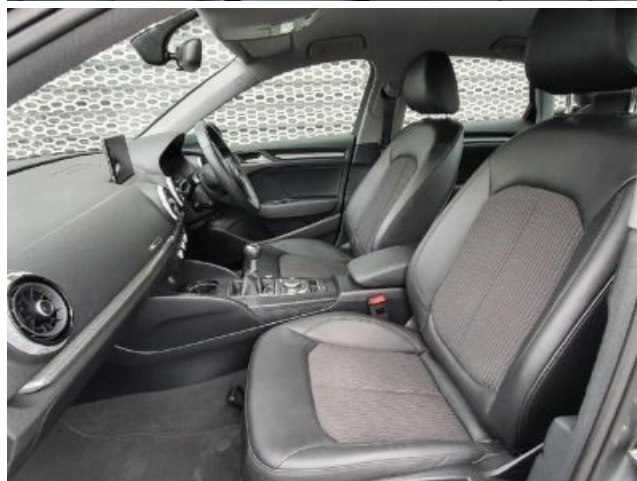

Audi A3 Saloon

SE 30 TFSI 6-speed

€31,000.00

Audi Code

AHELO37H

www.audi.ie/AHELO37H