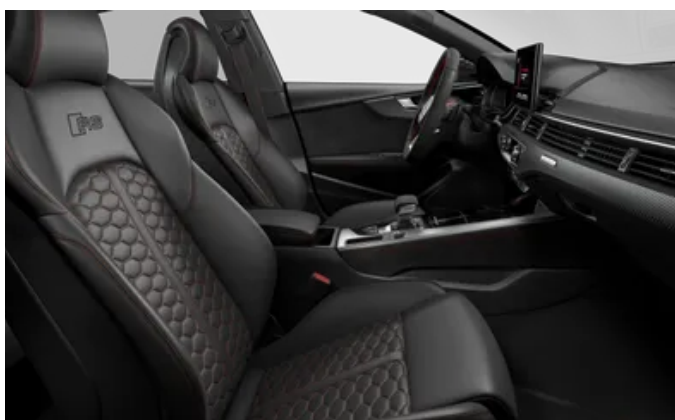

Summary

Audi RS 5 Sportback
RS 5 Sportback 331 kW tiptronic

$171,384.79 ¹

Exterior Colour

Mythos black, metallic

Interior Colour

Carpet	black
Headlining	black
Stitching	black with contrasting stitching in crescendo red
Dashboard	black

Technical data

Engine type	V6 petrol engine with direct fuel injection, twin turbocharging and Audi valvelift system
Displacement, cc	2,894 ccm
Max. output KW	331 kW
Max. torque, Nm at rpm	600 / 1,900 - 5,000 Nm/min -1
Transmission	8-speed tiptronic
Top speed	250 km/h
Acceleration 0-100 kph	3.9 s

Audi Code
AH4JETEF

Your configuration on audi.com.au

[audi.com.au/AH4JETEF](https://www.audi.com.au/AH4JETEF)

Commission number
770956