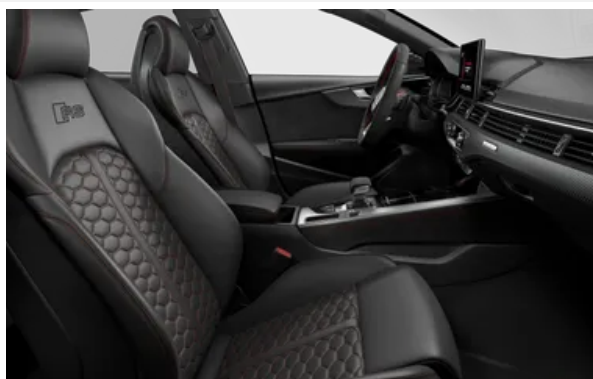

Audi RS 5 Sportback

RS 5 Sportback 331 kW tiptronic

$171,384.79 ¹

Audi Code

AH4JETEF

audi.com.au/AH4JETEF