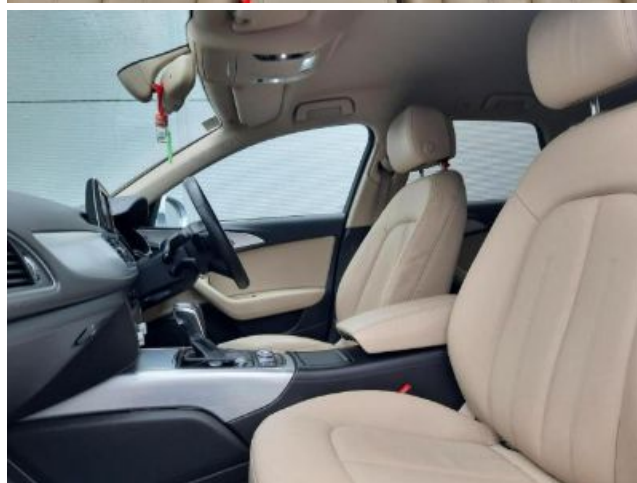

Audi A6 Avant

SE 2.0 TDI ultra 190 PS S tronic

€28,500.00

Audi Code

AGQ1RFYV

www.audi.ie/AGQ1RFYV