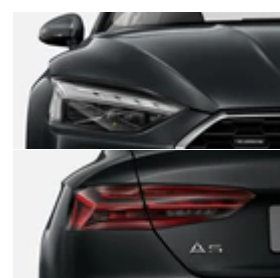

Bang & Olufsen 3D Sound System

With multifunction camera

S line sport package

Premium plus package

20" Audi Sport alloy wheels in 5-arm rotor design in matt titanium look, gloss turned finish with 265/35 tyres

LED rear combination lamps with dynamic light design and dynamic turn signal

Headlamp washer system

Panoramic glass sunroof

Privacy glass

Sport front seats

Black headlining

Accent surfaces, gloss black look