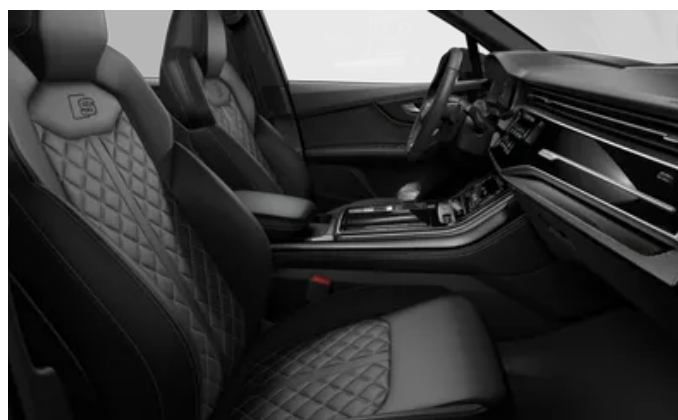

Summary

Audi SQ7
SQ7 TDI 320 kW tiptronic

$189,599.30 ¹

Exterior Colour

Daytona grey, pearl effect

Interior Colour

Carpet	Black
Headlining	Black
Stitching	Black-Black-Rock Gray
Dashboard	Black-Black

Technical data

Displacement, cc	3956 ccm
Max. output KW	320 kW
Max. torque, Nm at rpm	900/1250 - 3250 Nm/min -1
Top speed	250 km/h
Acceleration 0-100 kph	4.8 s
Fuel grade	Diesel
Transmission	Tiptronic

Audi Code
ACUJT1FK

Your configuration on audi.com.au

audi.com.au/ACUJT1FK

Commission number
764093