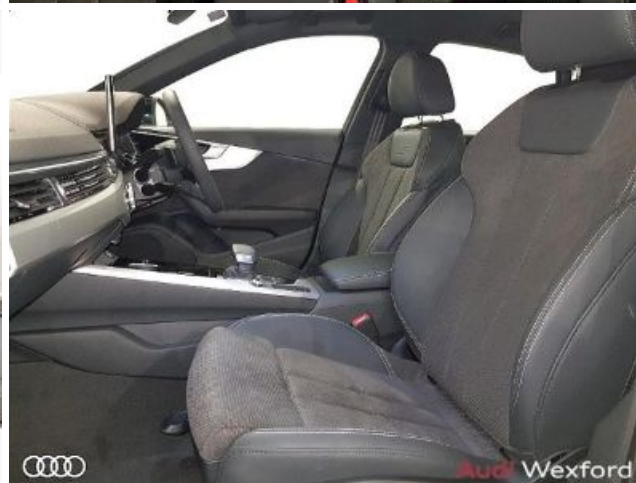

Audi A4 Saloon

S line 30 TDI S tronic

€47,375.00

Audi Code

ABCAB5Y3

www.audi.ie/ABCAB5Y3