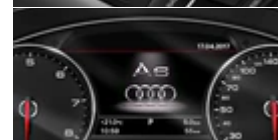

Colour Driver's Information System (DIS)