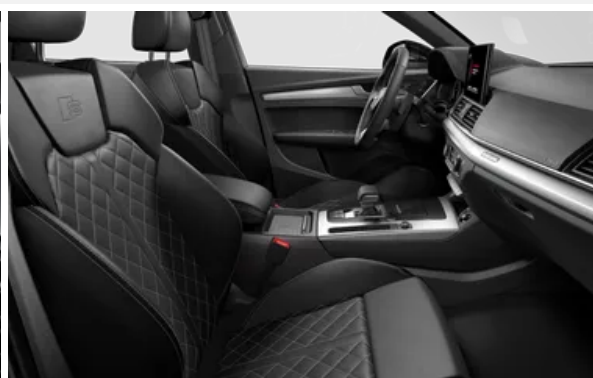

Audi Q5 Sportback

45 TFSI quattro S line 183 kW S tronic

$101,470.47 ¹

Audi Code

A6LGP7MK

audi.com.au/A6LGP7MK