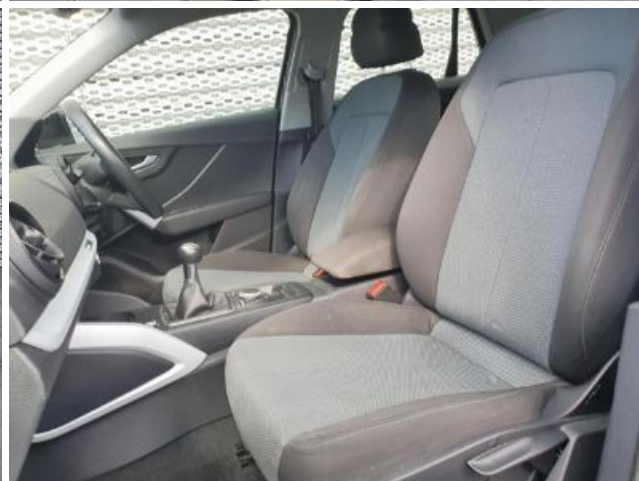

Audi Q2

SE 1.6 TDI 116 PS 6-speed

€24,250.00

Audi Code

A5BULQZ8

www.audi.ie/A5BULQZ8