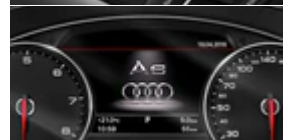

Driver's Information System (DIS) with 7" colour display